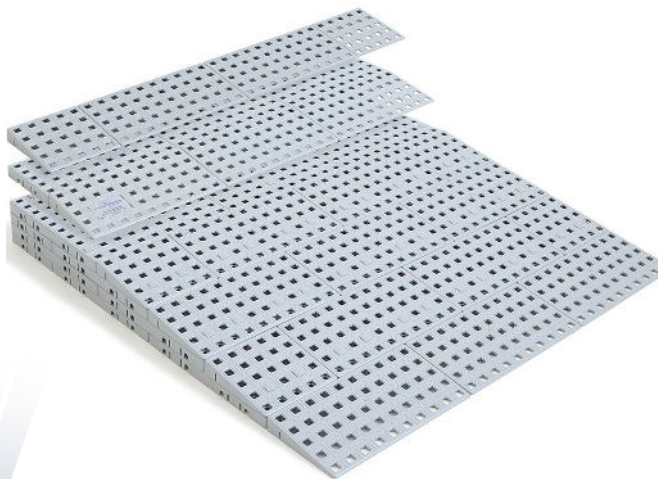

Baumgartner
Reha Fahrzeuge

Baumgartner
Reha Fahrzeuge GmbH
Zurlindenstraße 140
8003 Zürich

+41 44 461 52 00
info@reha-fahrzeuge.ch
www.reha-fahrzeuge.ch